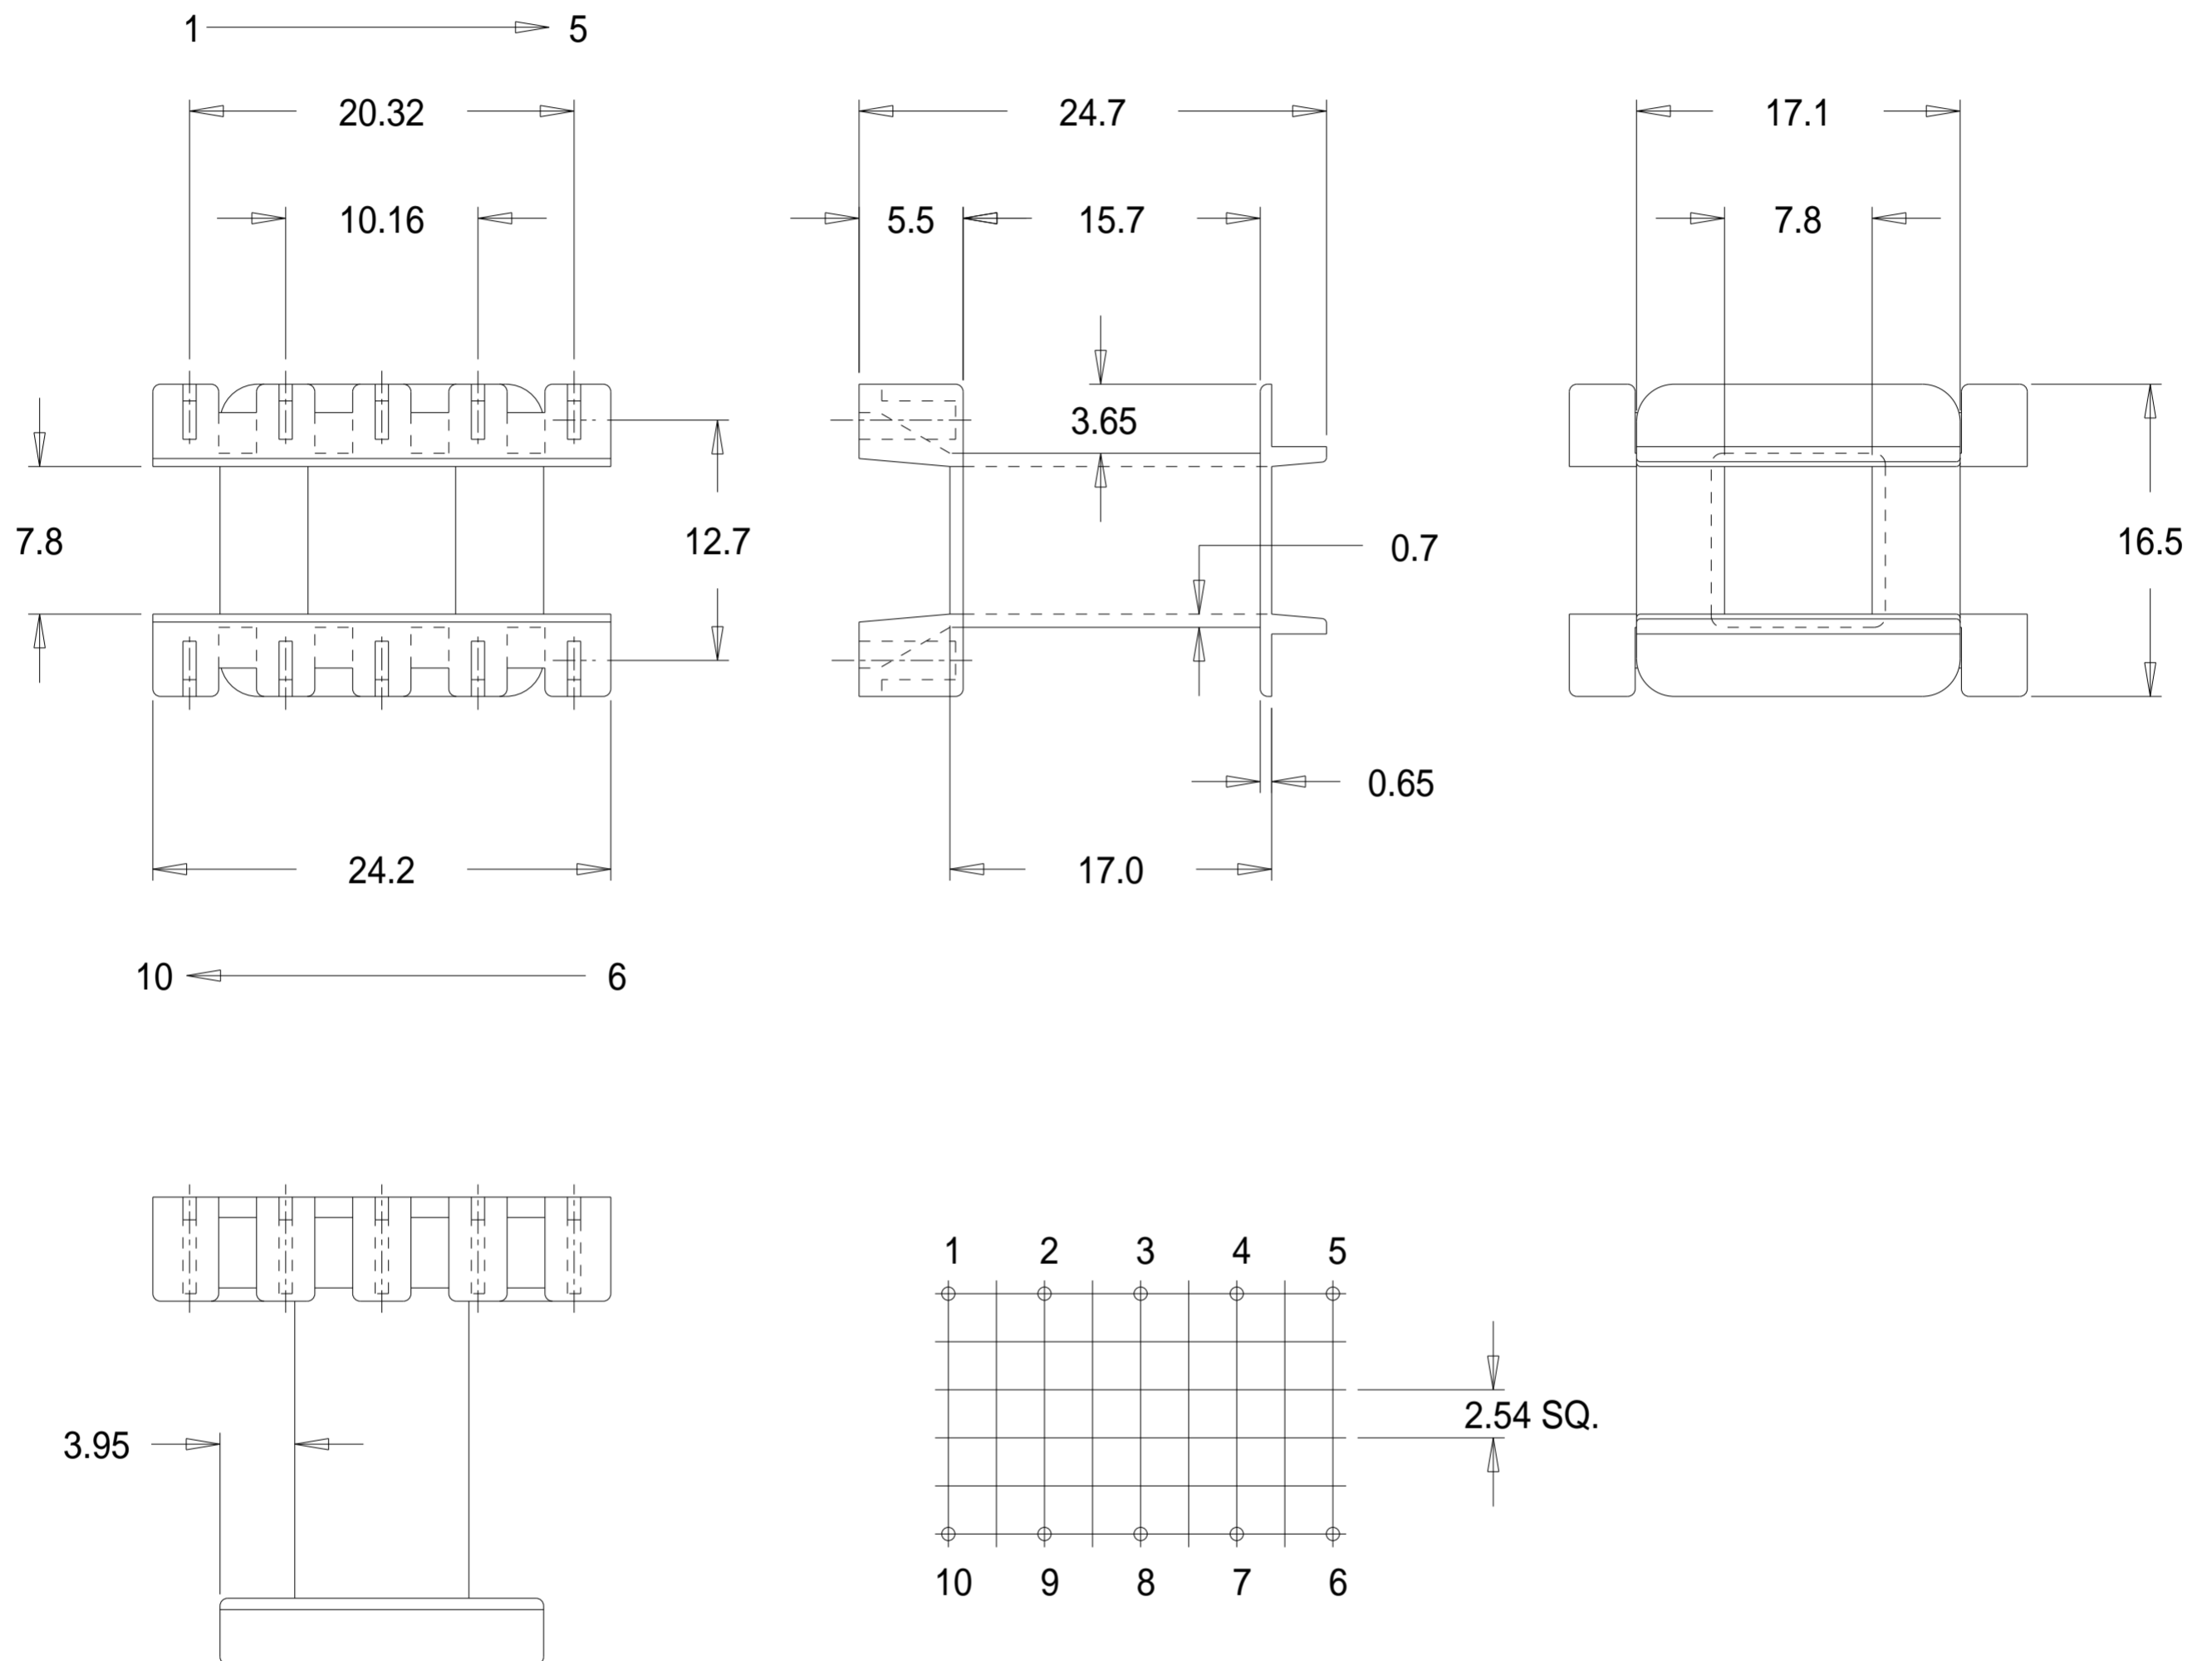

Part No. FE0102

EF 25/13/7 Vertical Single Section Bobbin

Dimensions in millimetres.